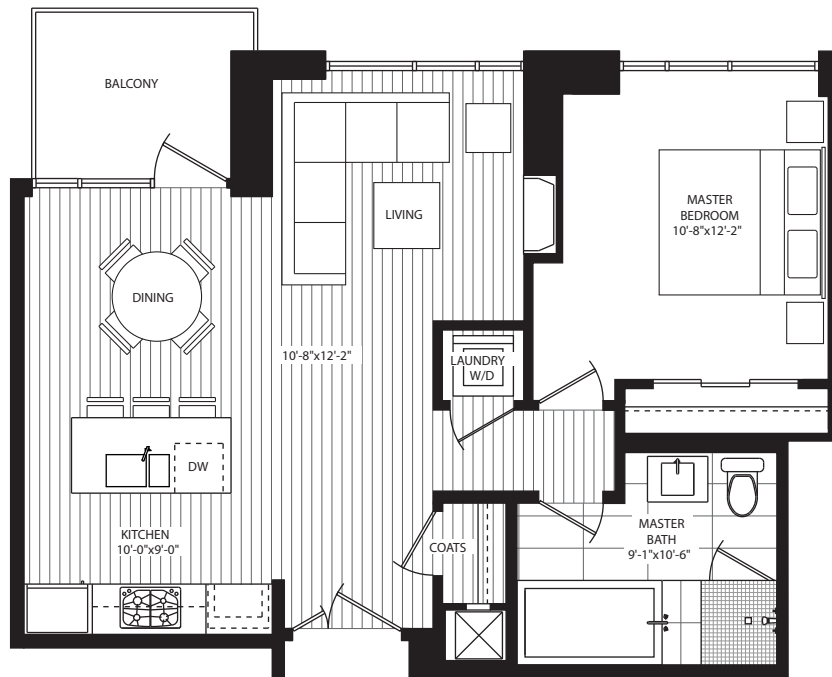

Bayview

LUXURY CONDOMINIUMS
VICTORIA, BRITISH COLUMBIA

BAYVIEW 1 - SUITE 303
 1 MASTER BEDROOM
 1 MASTER BATHROOM
 1 BALCONY
 INTERIOR SQ. FT. 786
 EXTERIOR SQ. FT. 62

FOR FURTHER INFORMATION CALL
 (250) 388-9924 OR TOLL FREE (888) 360-1687
 WWW.BAYVIEWVICTORIA.COM

3RD FLOOR