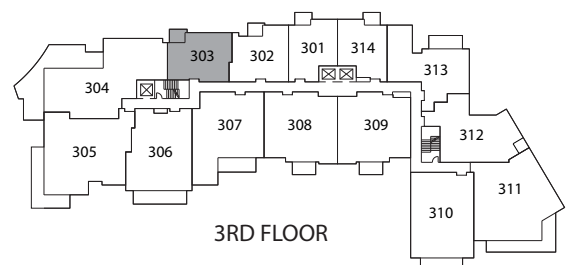

Bayview

LUXURY CONDOMINIUMS
VICTORIA, BRITISH COLUMBIA

BAYVIEW 1 - SUITE 303
 1 MASTER BEDROOM
 1 MASTER BATHROOM
 1 BALCONY
 INTERIOR SQ. FT. 786
 EXTERIOR SQ. FT. 62

FOR FURTHER INFORMATION CALL
 (250) 388-9924 OR TOLL FREE (888) 360-1687
 WWW.BAYVIEWVICTORIA.COM

3RD FLOOR