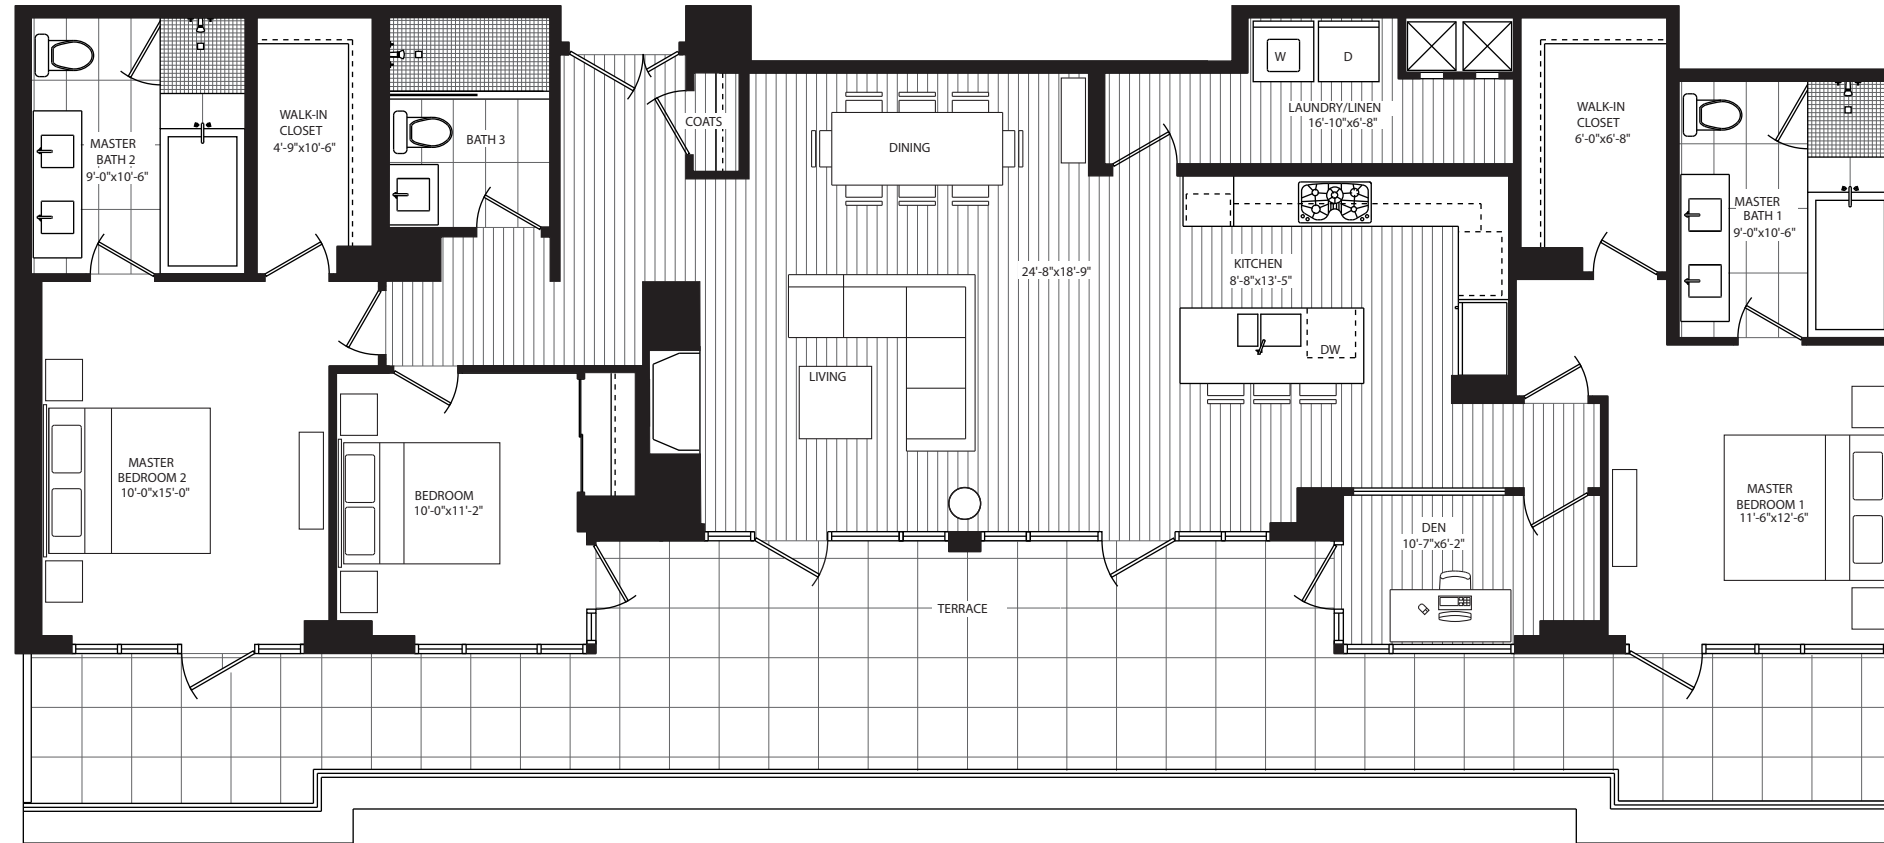

Bayview

LUXURY CONDOMINIUMS
VICTORIA, BRITISH COLUMBIA

BAYVIEW 1 - SUITE 1004
PENTHOUSE
3 BEDROOMS
3 BATHROOMS
1 DEN
1 TERRACE
INTERIOR SQ. FT. 1861
EXTERIOR SQ. FT. 564

FOR FURTHER INFORMATION CALL
(250) 388-9924 OR TOLL FREE (888) 360-1687
WWW.BAYVIEWVICTORIA.COM

The developer reserves the right to make modifications and changes to building design, specifications, features and floor plans. Suite sizes are approximate; actual floor plans and square footages may vary. This is not an offering for sale. Such an offering may only be made after filing a Disclosure Statement.