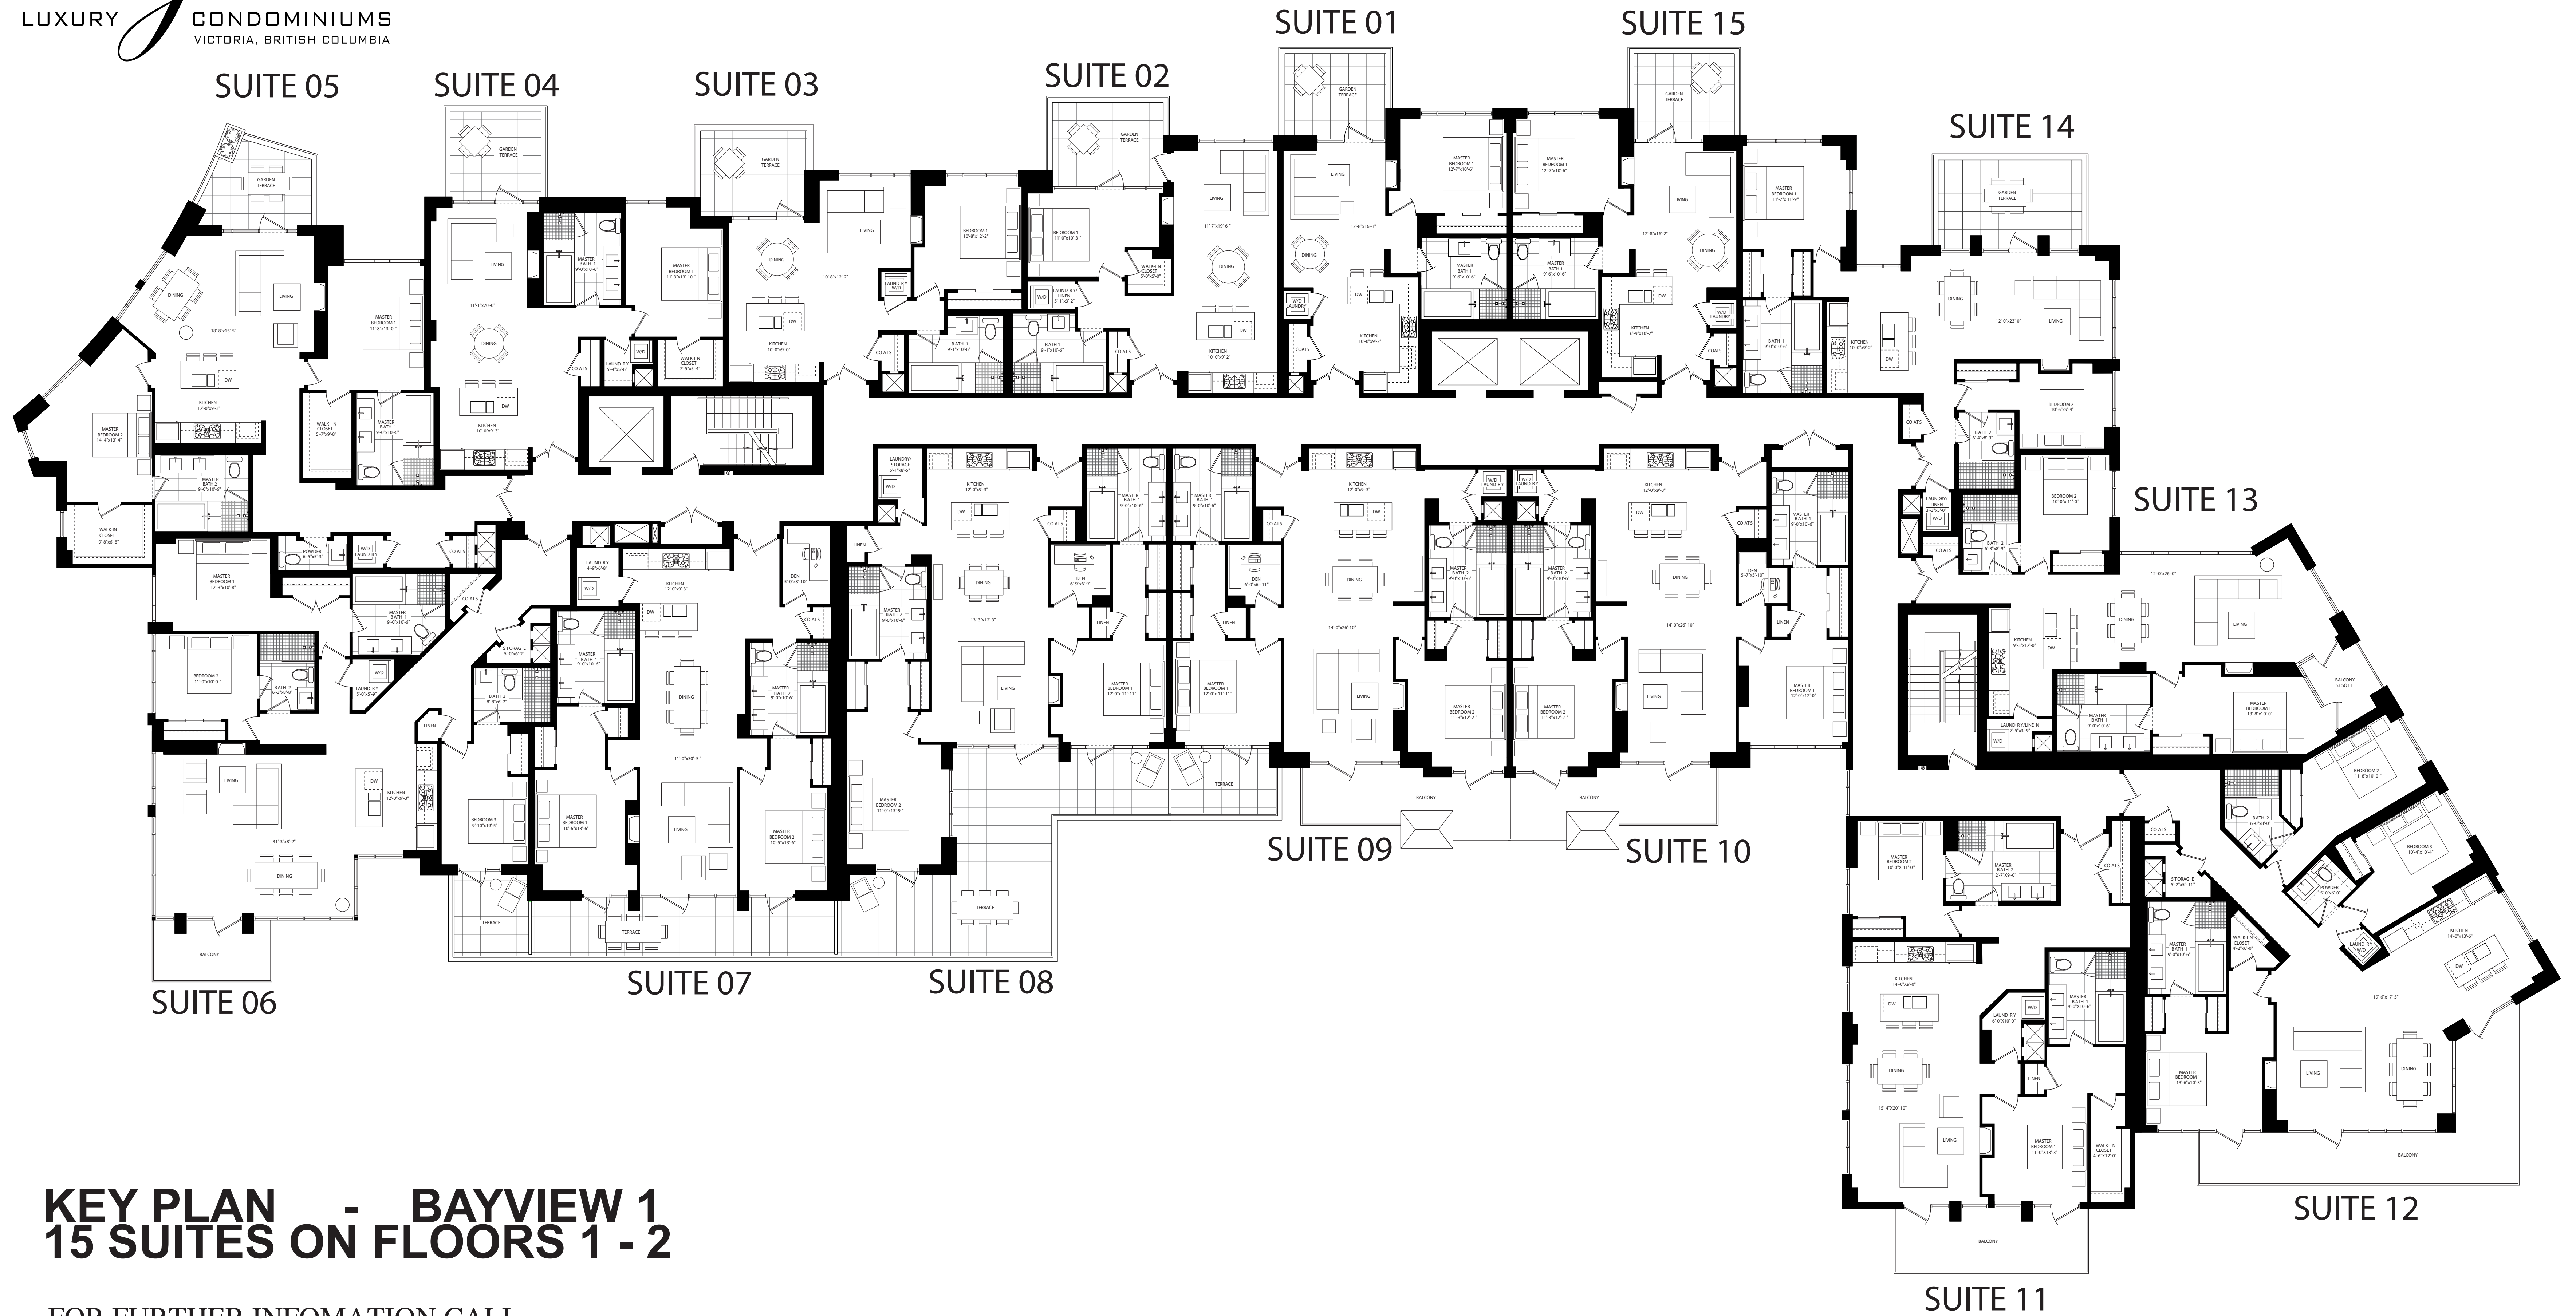

Bayview

LUXURY CONDOMINIUMS
VICTORIA, BRITISH COLUMBIA

KEY PLAN - BAYVIEW 1 15 SUITES ON FLOORS 1 - 2

FOR FURTHER INFORMATION CALL
(250) 388-9924 OR TOLL FREE (888) 360-1687
WWW.BAYVIEWVICTORIA.COM

BAYVIEW 1

The developer reserves the right to make modifications and changes to building design, specifications, features and floor plans. Suite sizes are approximate; actual floor plans and square footages may vary. This is not an offering for sale. Such an offering may only be made after filing a Disclosure Statement.